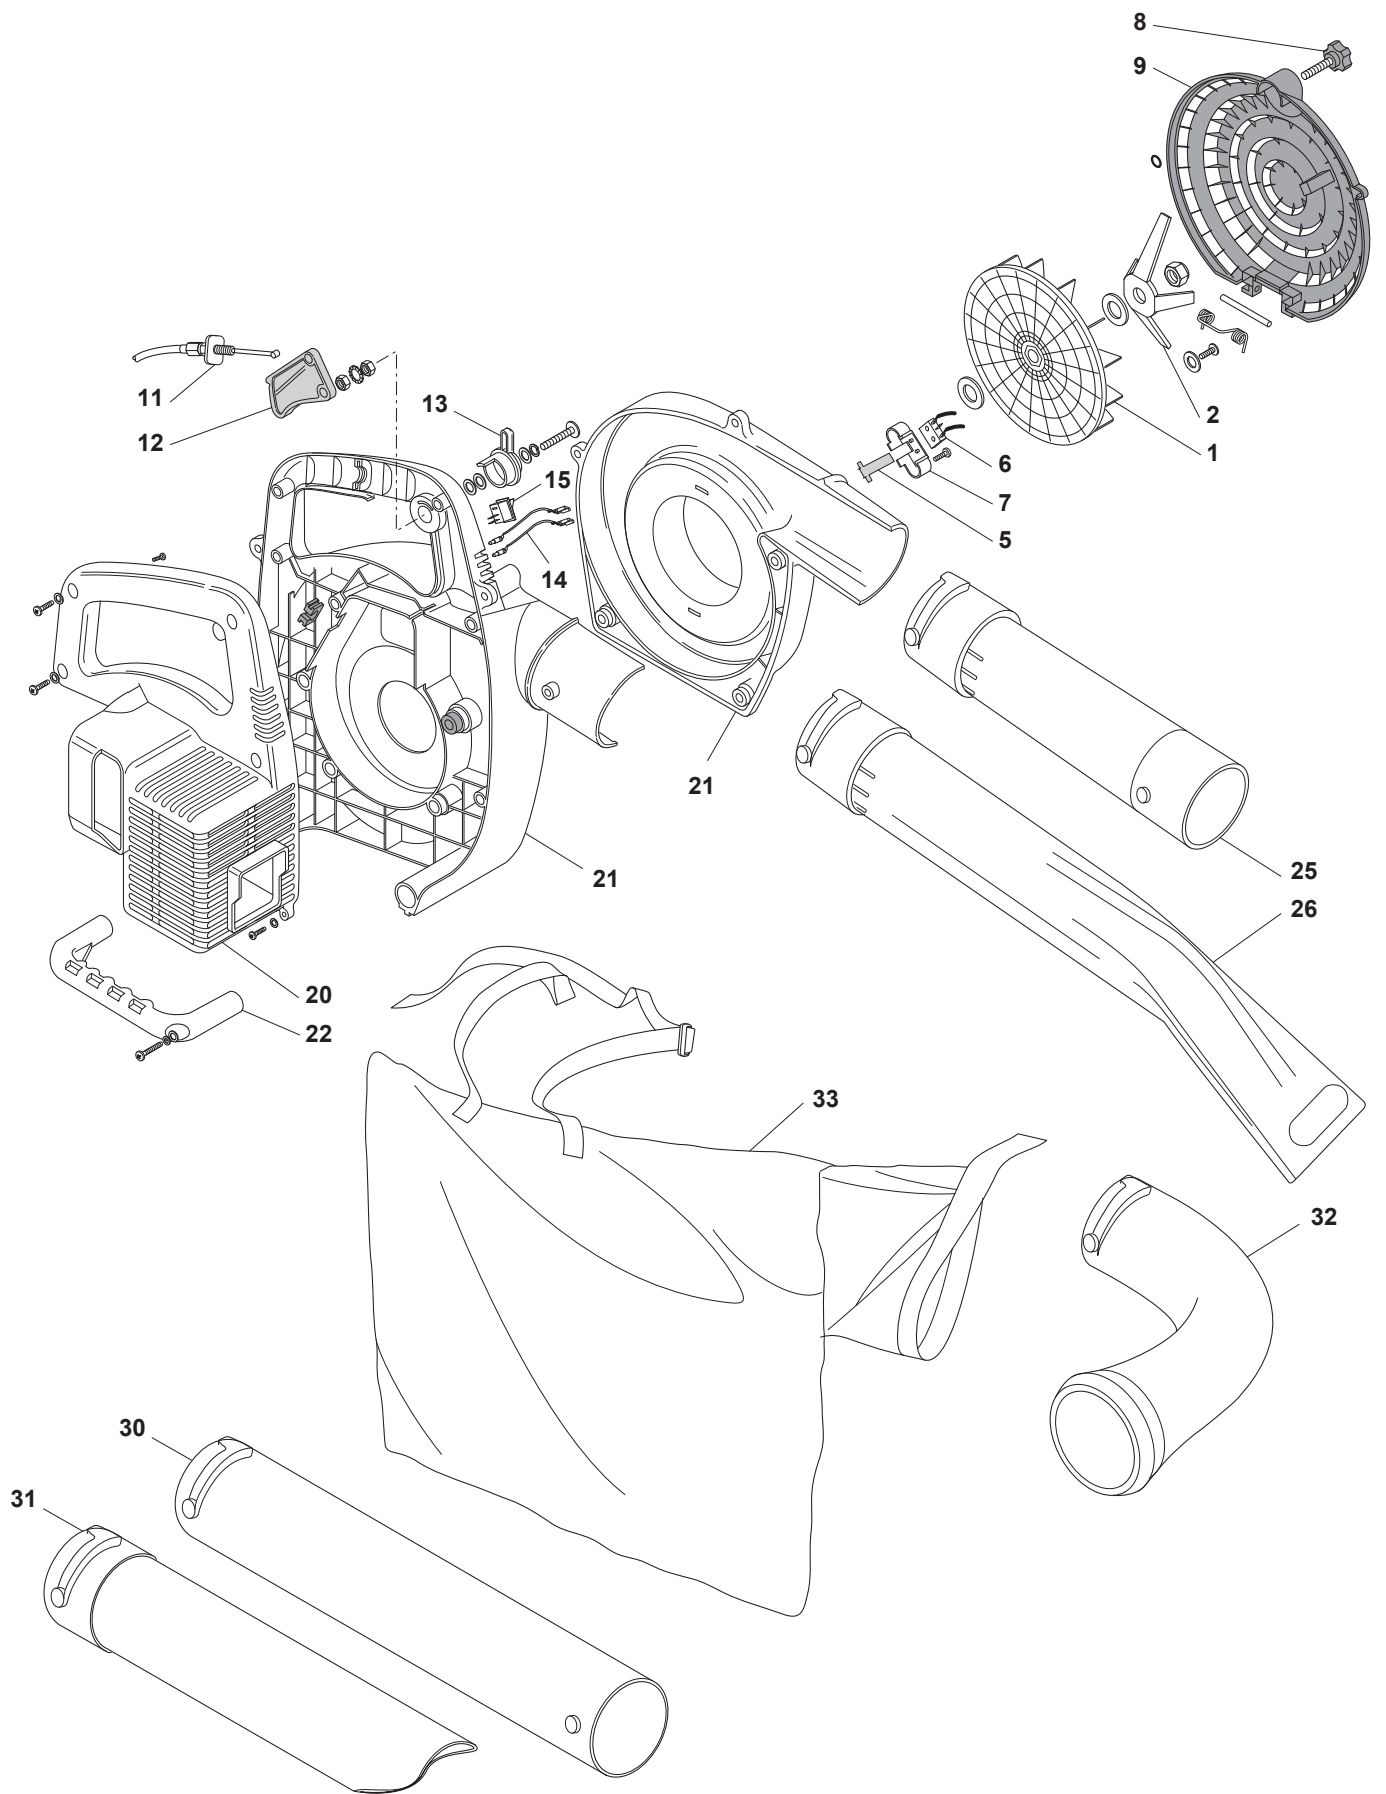

POSITION	PART No.	Q.Ty	DESCRIPTION	NOTES
1	123876002/0	1	Fan	
2	123305003/0	1	Comminute Board	
5	123606004/0	1	Stop Plate	
6	123303005/0	1	Switch	
7	123671500/0	1	Stop Plate	
8	123593506/0	1	Knob	
9	123109575/0	1	Intake Grille	
11	123065042/0	1	Wire Ass.Y	
12	123315091/0	1	Throttle Lever	
13	123315092/0	1	Throttle Lockout	
14	123065041/0	1	Stop Wire	
15	123303004/0	1	Switch	
20	123600070/0	1	Semi-Handgrips Yellow	
21	183107500/0	1	Air Conveyor, Yellow	
22	123700064/0	1	Lower Handgrip	
25	123867016/0	1	First Blower Tube	
26	123867015/0	1	Second Blower Tube	
30	183869071/1	1	First Vacuum Tube	
31	118800595/0	1	Second Vacuum Tube	
32	123867017/0	1	Tube Fittings Bag	
33	123666000/0	1	Bag	