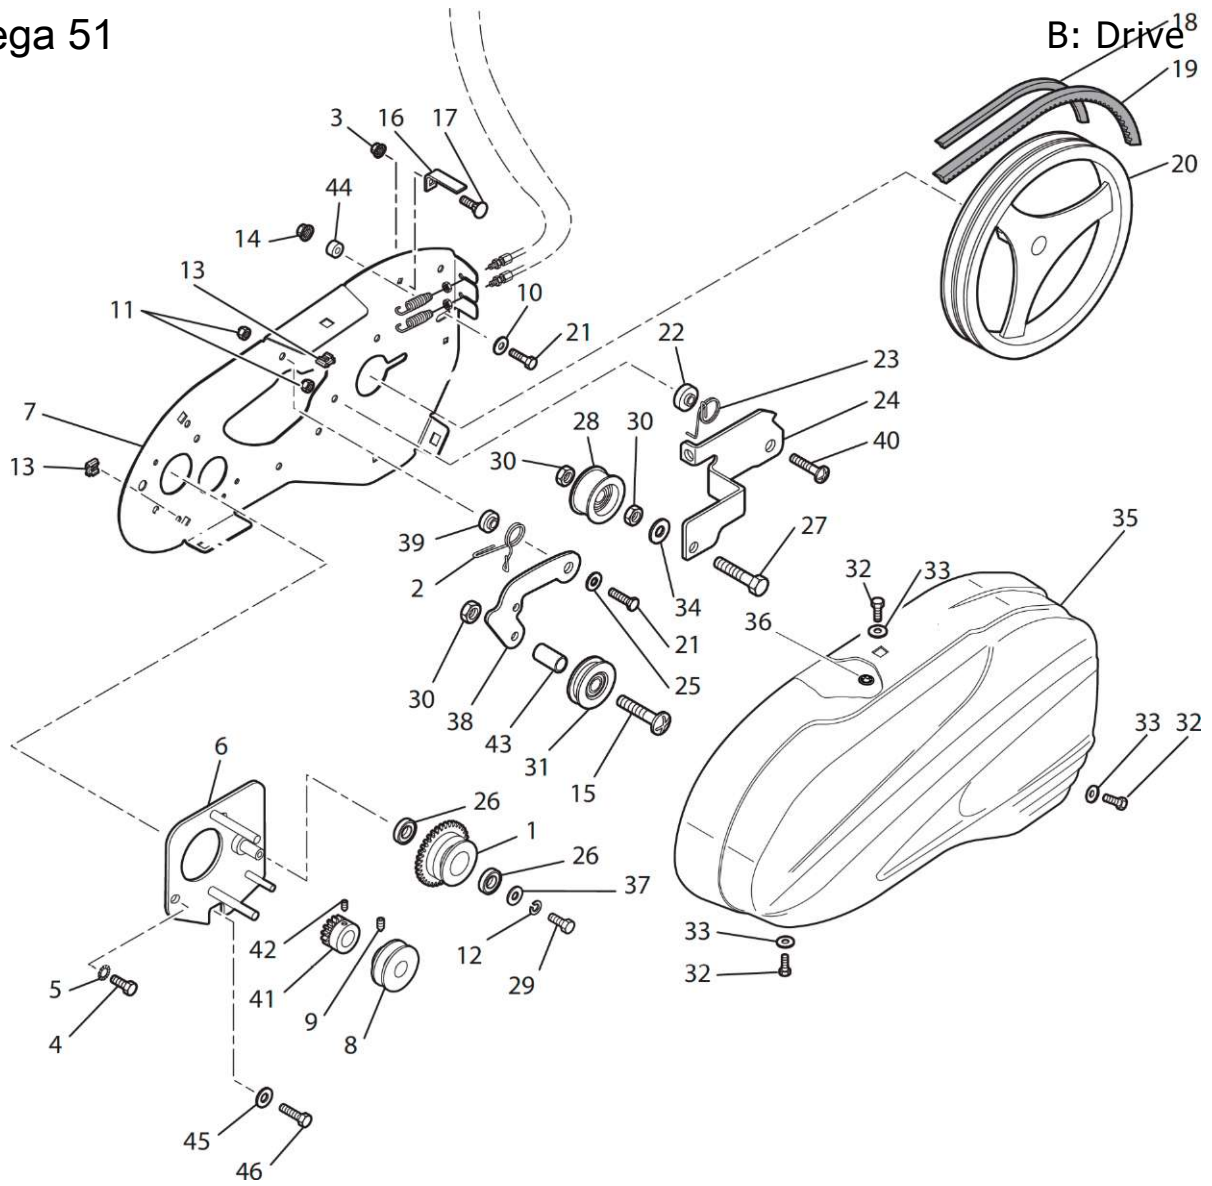

RE P.	REFERENCE	DESCRIPTION	
1	FSMOT45F	ENGINE BSS SERIES 750	1
2	QSMU12Z	WASHER M12	1
3	FSMANET09	FIXING DEVICE	1
4	QSMU10Z	WASHER M10	1
5	QSTH10080PZ8	SCREW TH 10x80 CL8.8ZN	1
6	202571	HANDLE BEAM	1
7	QSTH06040PZ8	SCREW H M6x40/18 CL8.8	1
8	407130	LABEL	1
9	FSPOI02	GRIP	2
10	FSMANET03	THROTTLE	1
11	QSHF06Z	LOCK NUT M6	3
12	QSTRCC0640	SCREW TRCC M6x40	2
13	FDET460580	LABEL	1
14	FSLEV44	LEVER 025	1
15	546950	FORWARD CABLE	1
16	540903	RIGHT PROTECTIVE COVER	1
17	406100	CABLE	1
18	FS COL 140	CABLE CLIP	2
19	FDET400450	LABEL	1
20	464118	CLAMPING PIECE	1
21	QSTH08020EZ8	SCREW H M8x20 CL8.8	2
22	202717	HANDLE	1
23	201917	CLAMPING PIECE	1
24	FSBOU16231	PLUG	1
25	QSTRCC1280	SCREW TRCC M 12x80	1
26	G00738	FOLDING RETAINER FM 07X38	1
27	402341	DEPTH ROD	1
28	QSTH08035EZ8	SCREW H M8x35 CL8.8	4
29	QSTH10045EZ8	SCREW H M10X45 CL8.8	1
30	QSMU08Z	WASHER M8	6
31	QSHE08Z	LOCK NUT H M8	6
32	208056	FRAME	1
33	QSGM0630	PIN 6x25 E	1
34	540893	LEFT PROTECTIVE COVER	1
35	FP401060	SPRING	1
36	401941	RETAINER	1
37	QSHF10Z	LOCK NUTH M10	2
38	FSROU206	WHEEL	1
39	QSTH10090PZ8	SCREW H M 10x90/26 CL8.8	1
40	546960	REVERSE CABLE	1

Mega 51 B