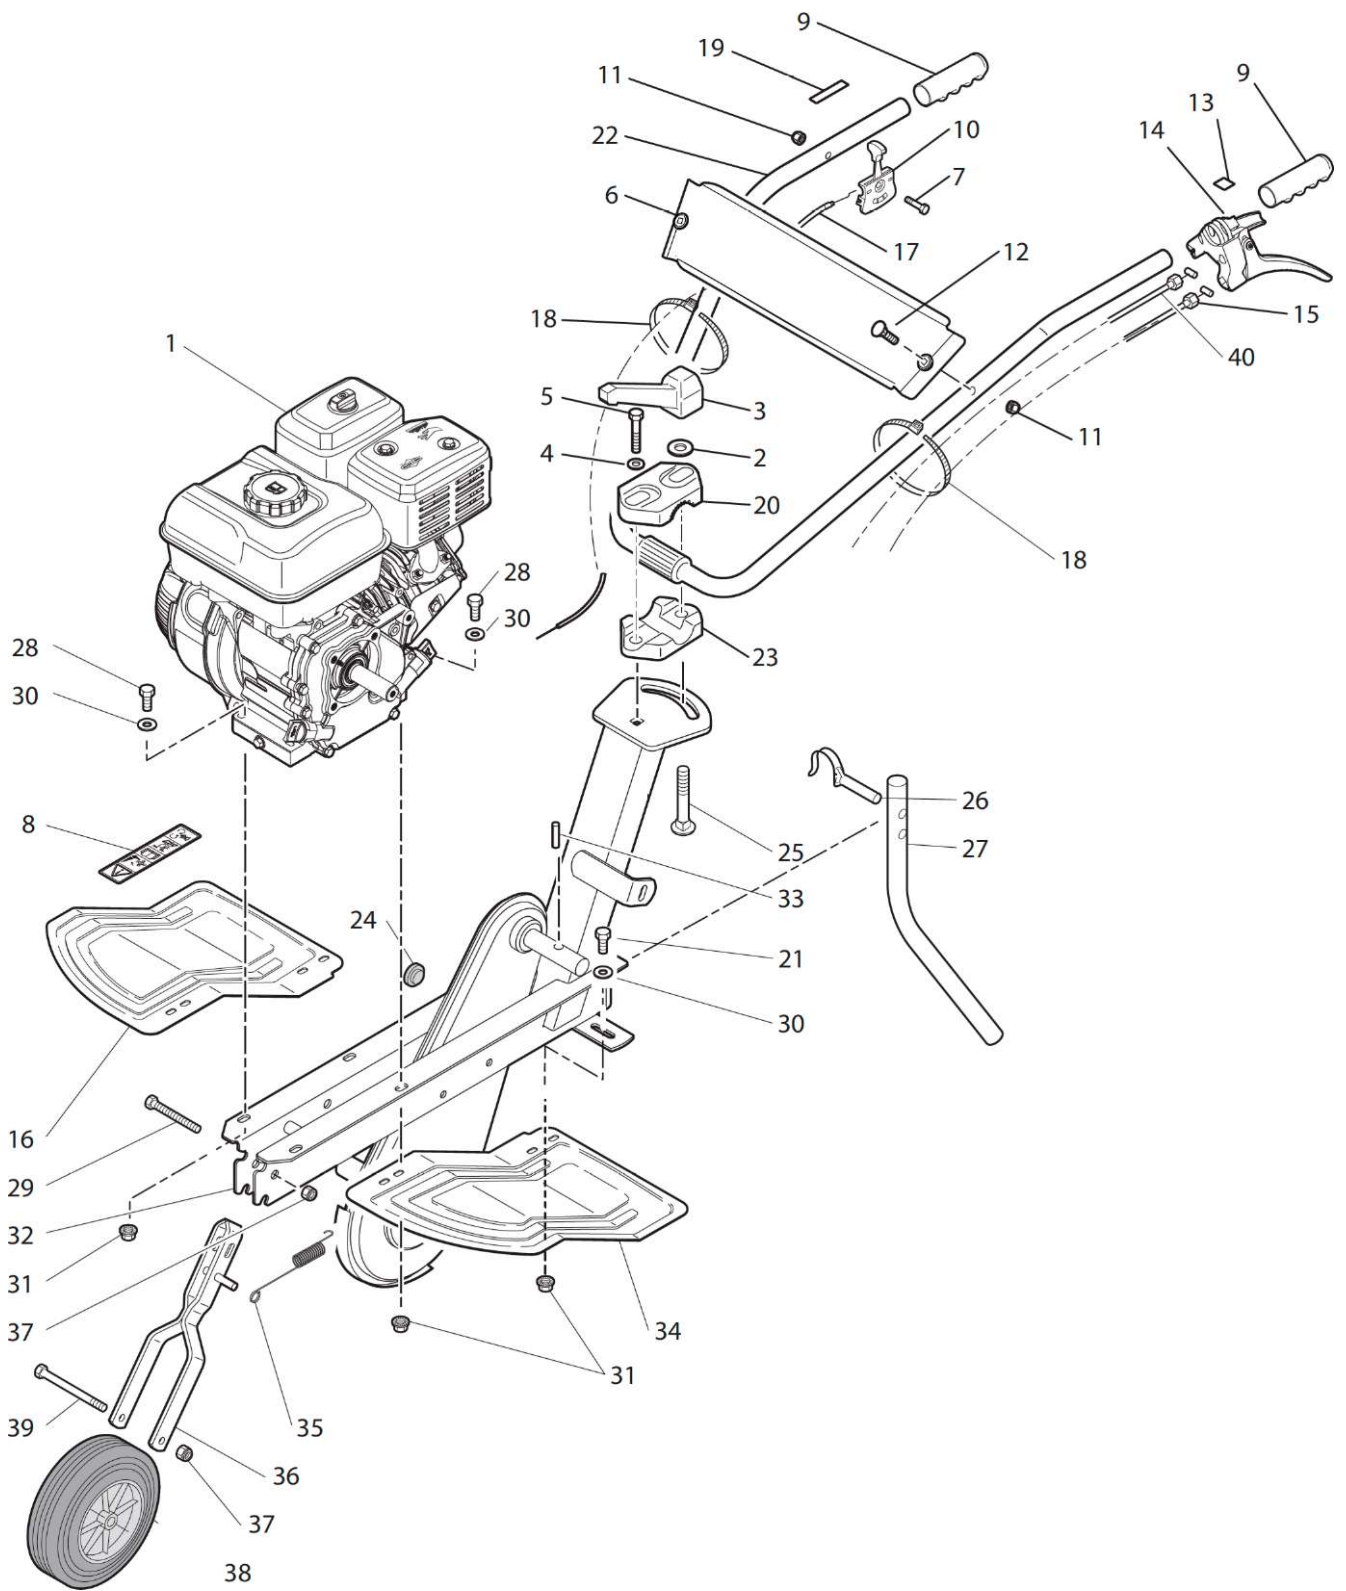

# ***Mega 51 B***

Mega 51 B

A: Basic unit,engine

Mega 51 B

A : Basic unit, engine

RE P.	REFERENCE	DESCRIPTION	
1	FSMOT45F	ENGINE BSS SERIES 750	1
2	QSMU12Z	WASHER M12	1
3	FSMANET09	FIXING DEVICE	1
4	QSMU10Z	WASHER M10	1
5	QSTH10080PZ8	SCREW TH 10x80 CL8.8ZN	1
6	202571	HANDLE BEAM	1
7	QSTH06040PZ8	SCREW H M6x40/18 CL8.8	1
8	407130	LABEL	1
9	FSPOI02	GRIP	2
10	FSMANET03	THROTTLE	1
11	QSHF06Z	LOCK NUT M6	3
12	QSTRCC0640	SCREW TRCC M6x40	2
13	FDET460580	LABEL	1
14	FSLEV44	LEVER 025	1
15	546950	FORWARD CABLE	1
16	540903	RIGHT PROTECTIVE COVER	1
17	406100	CABLE	1
18	FS COL 140	CABLE CLIP	2
19	FDET400450	LABEL	1
20	464118	CLAMPING PIECE	1
21	QSTH08020EZ8	SCREW H M8x20 CL8.8	2
22	202717	HANDLE	1
23	201917	CLAMPING PIECE	1
24	FSBOU16231	PLUG	1
25	QSTRCC1280	SCREW TRCC M 12x80	1
26	G00738	FOLDING RETAINER FM 07X38	1
27	402341	DEPTH ROD	1
28	QSTH08035EZ8	SCREW H M8x35 CL8.8	4
29	QSTH10045EZ8	SCREW H M10X45 CL8.8	1
30	QSMU08Z	WASHER M8	6
31	QSHE08Z	LOCK NUT H M8	6
32	208056	FRAME	1
33	QSGM0630	PIN 6x25 E	1
34	540893	LEFT PROTECTIVE COVER	1
35	FP401060	SPRING	1
36	401941	RETAINER	1
37	QSHF10Z	LOCK NUTH M10	2
38	FSROU206	WHEEL	1
39	QSTH10090PZ8	SCREW H M 10x90/26 CL8.8	1
40	546960	REVERSE CABLE	1