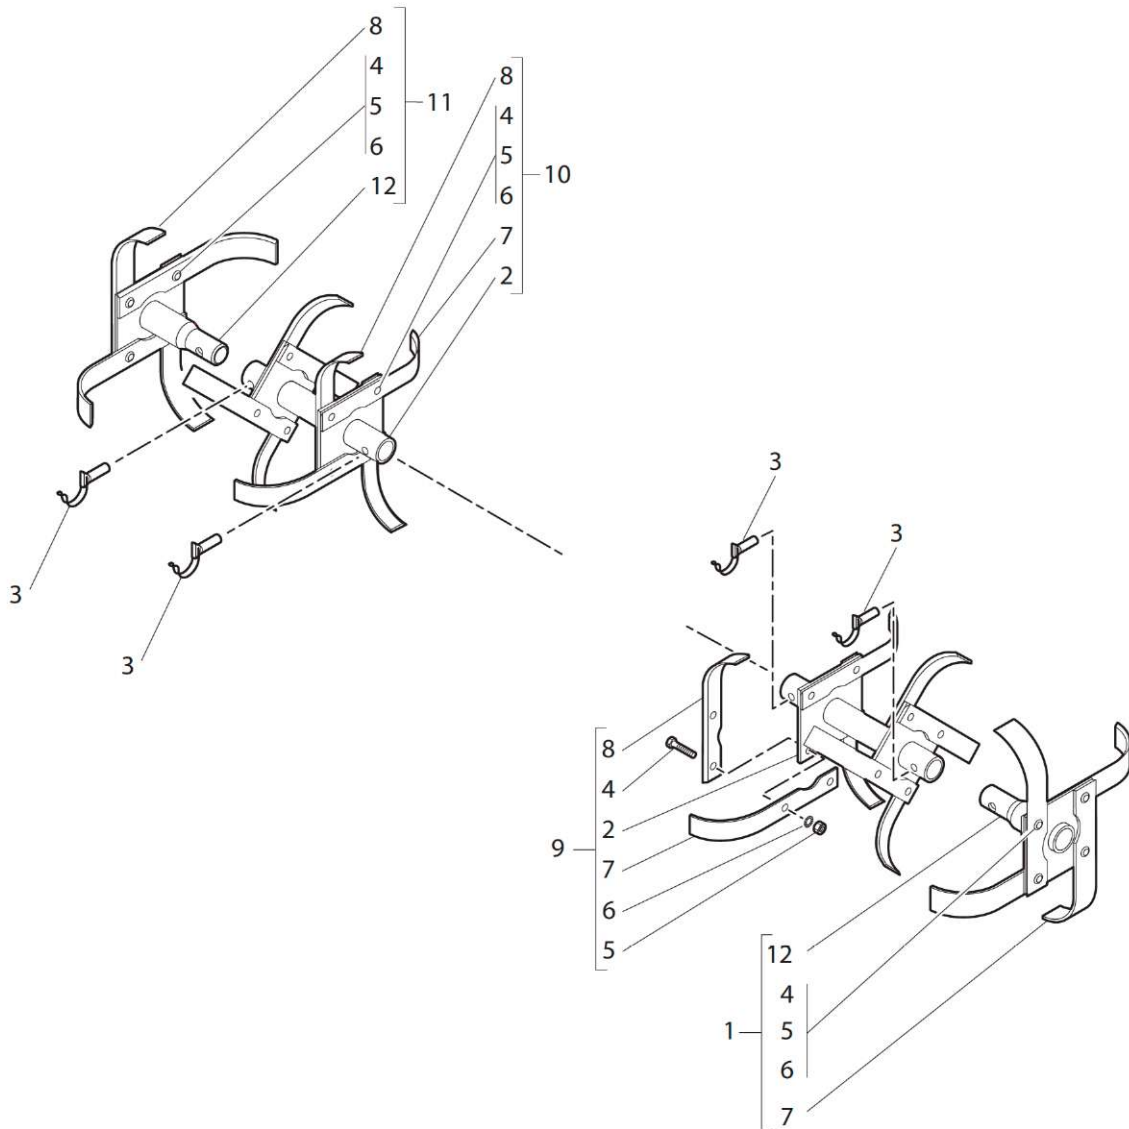

POS.	REFERENCE	DESCRIPTION	Q'TE
1	528991	ADDITIONAL HOE ASSY. LEFT	1
2	432601	HUB DE PARTURE	2
3	G01034	FOLDING RETAINER FM 10X34	4
4	QSTH08025EZ8	SCREW H M8x25	24
5	QSHU08Z	NUT H M8	24
6	QSMA08Z	WASHER M8	24
7	433730	STANDARD KNIFE RIGHT	12
8	433720	STANDARD KNIFE LEFT	12
9	527390	STAR LEFT DEPARTURE	1
10	432590	STAR RIGHT DE PARTURE	1
11	528961	ADDITIONAL HOE A S S Y . RIGHT	1
12	528951	A S S Y . MONOBLOC	2